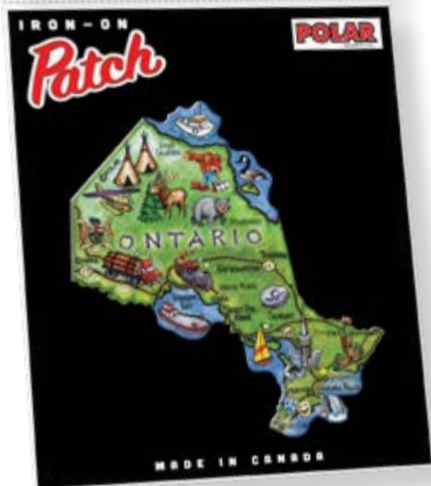

154 - Orca

155 - Whale Tail

156 - Inukshuk

158 - Puffin

159 - Polar Bear

162 - Walleye

Provincial Map

Code: **AWP**
 Product: Iron-on Patch
 Size: 3.25" x 3.25"
 Min: 12 per style