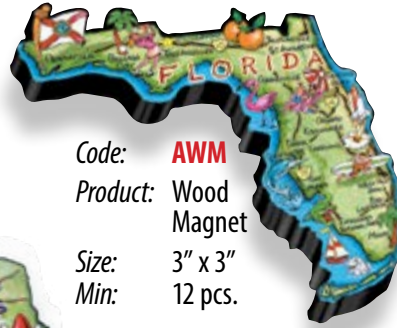

126 - Montana

128 - Nevada

129 - New Hampshire

131 - New Mexico

132 - New York

136 - Oklahoma

137 - Oregon

138 - Pennsylvania

143 - Texas

144 - Utah

State Map

Code: **AWP**
 Product: Iron-on Patch
 Size: 3.25" x 3.25"
 Min: 12 pcs.

**2-D
 LAYERED
 EFFECT**

Code: **AWO**
 Product: Acrylic Ornament
 Size: 2.75" x 2.75"
 Min: 12 pcs.

Code: **AWM**
 Product: Wood Magnet
 Size: 3" x 3"
 Min: 12 pcs.

Code: **AWS**
 Product: Vinyl Sticker
 Size: 3.5" x 3.5"
 Min: 12 pcs.

Code: **AWMC**
 Product: Coaster Set of 4
 Size: 3.75" x 3.75"
 Min: 12 sets